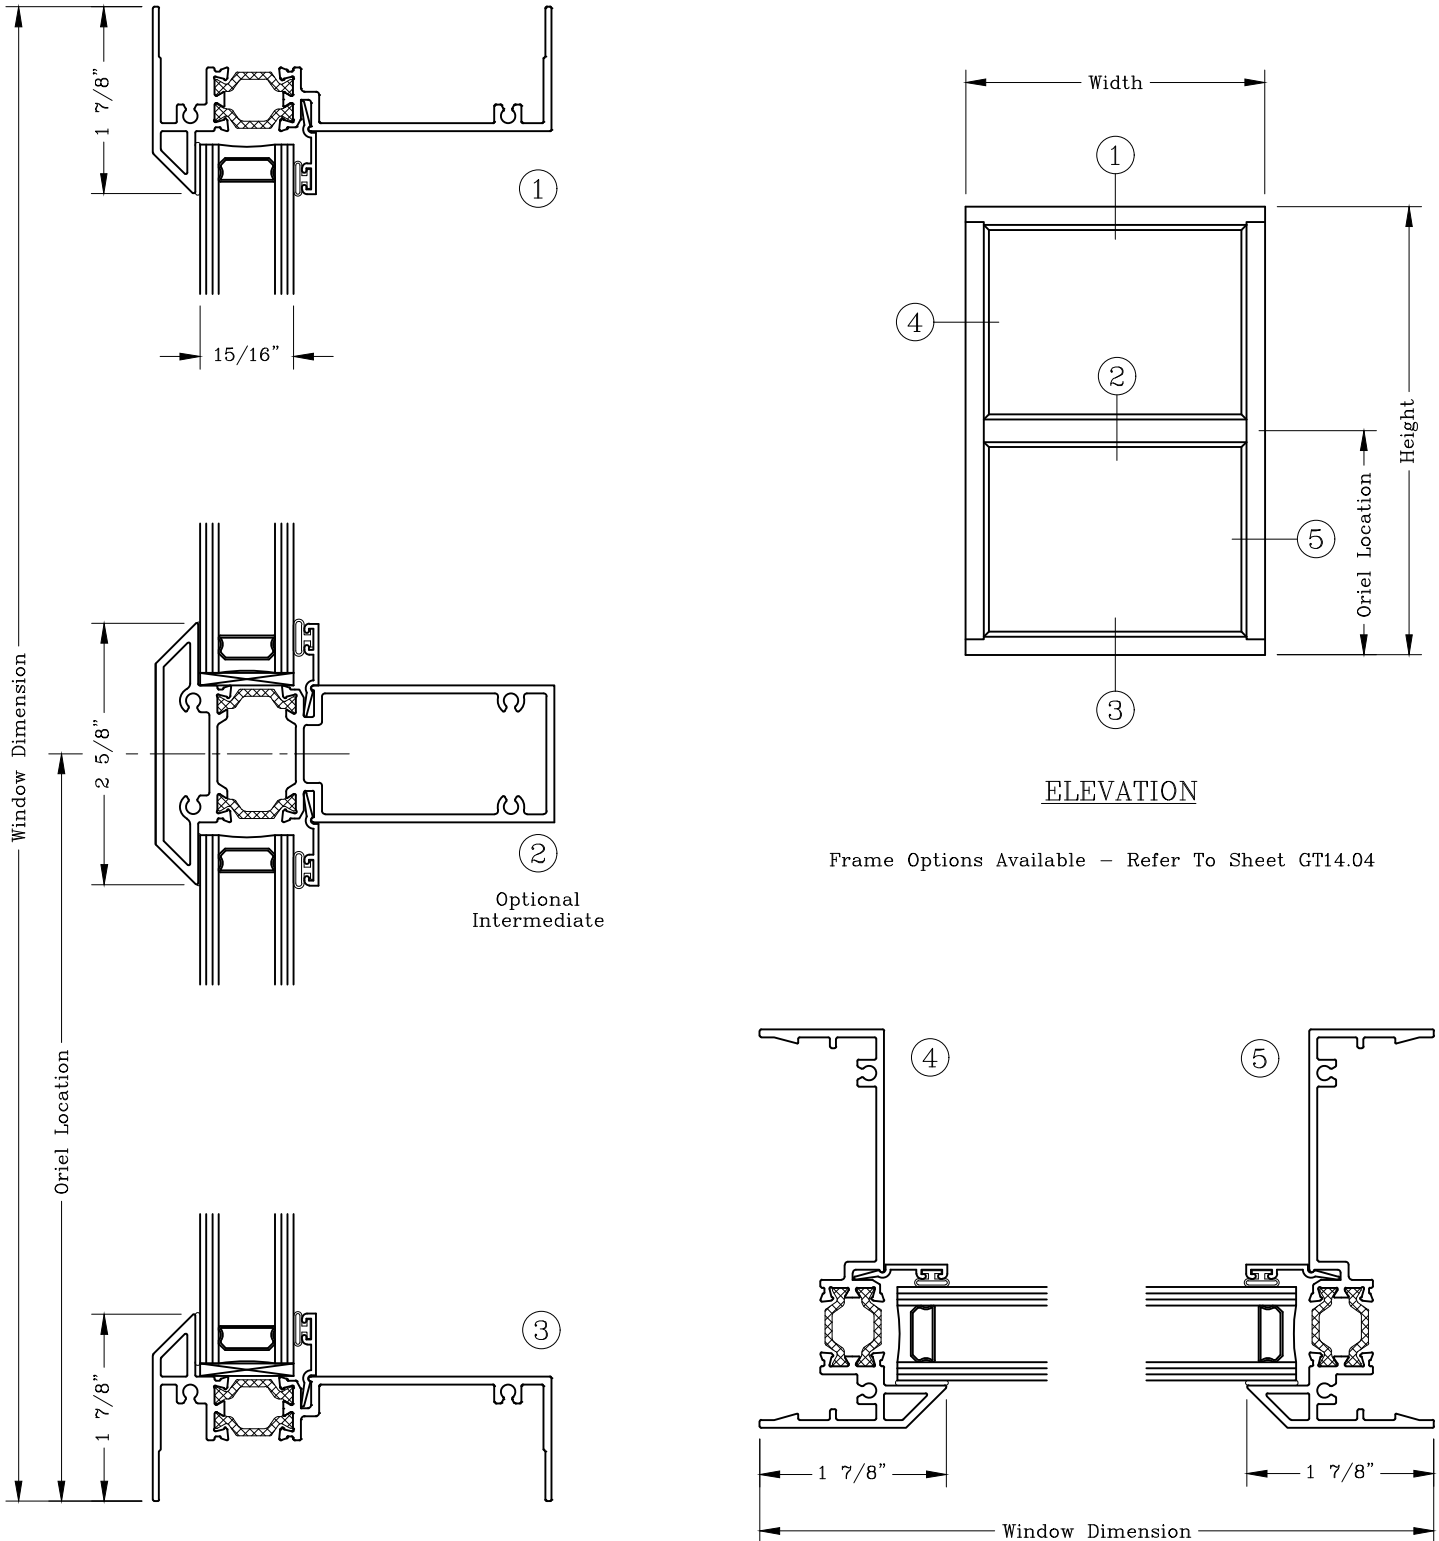

Fixed – Historic Narrow – 4” Historic Glazing

Series: GT1400H Manufacturing Code: GT1403

Drawing 1/2 Scale – For Custom Size Drawing Contact Graham

Note: Sealant Not Shown On Details. Refer To General Installation Instructions.