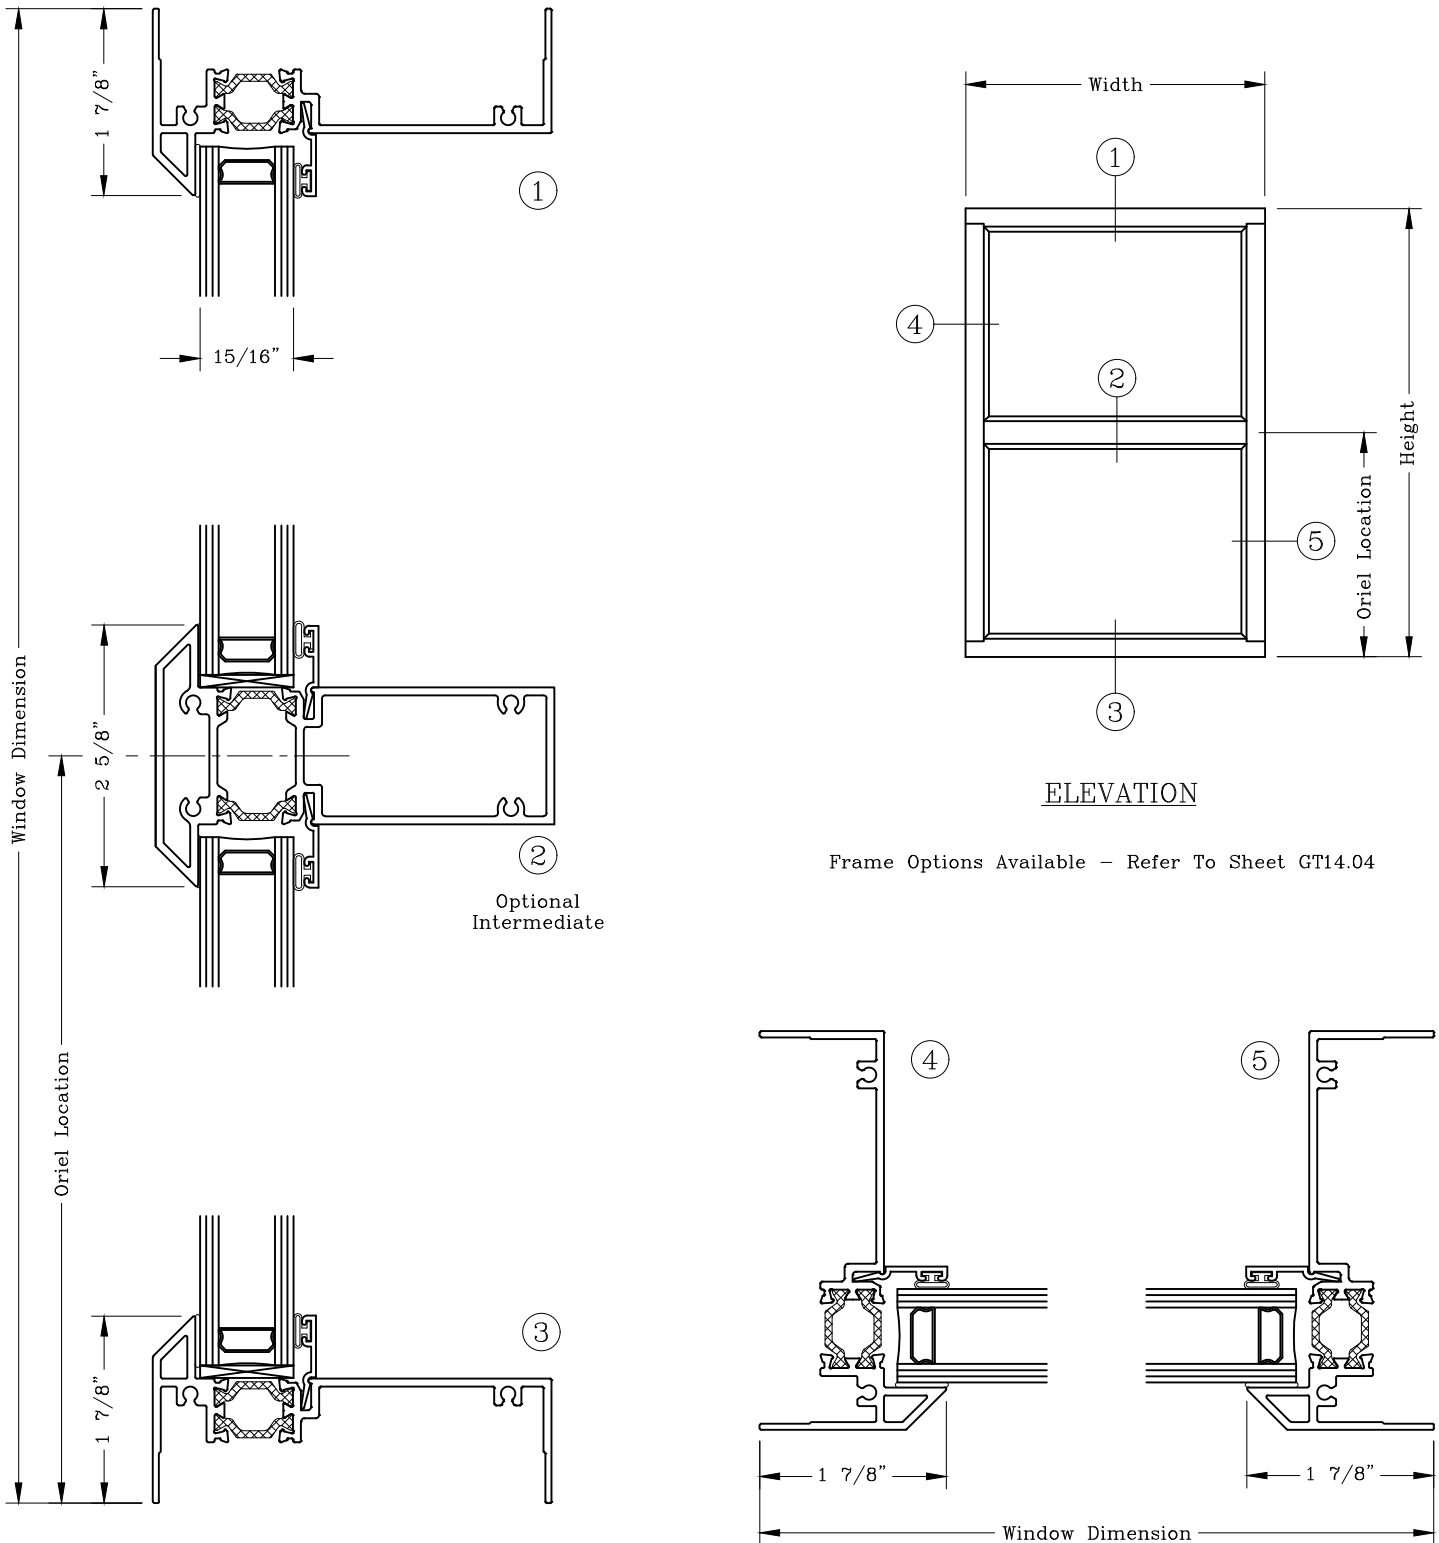

Fixed – Historic Narrow – 4” Historic Glazing

Series: GT1400H Manufacturing Code: GT1403

Drawing 1/2 Scale – For Custom Size Drawing Contact Graham

Note: Sealant Not Shown On Details. Refer To General Installation Instructions.